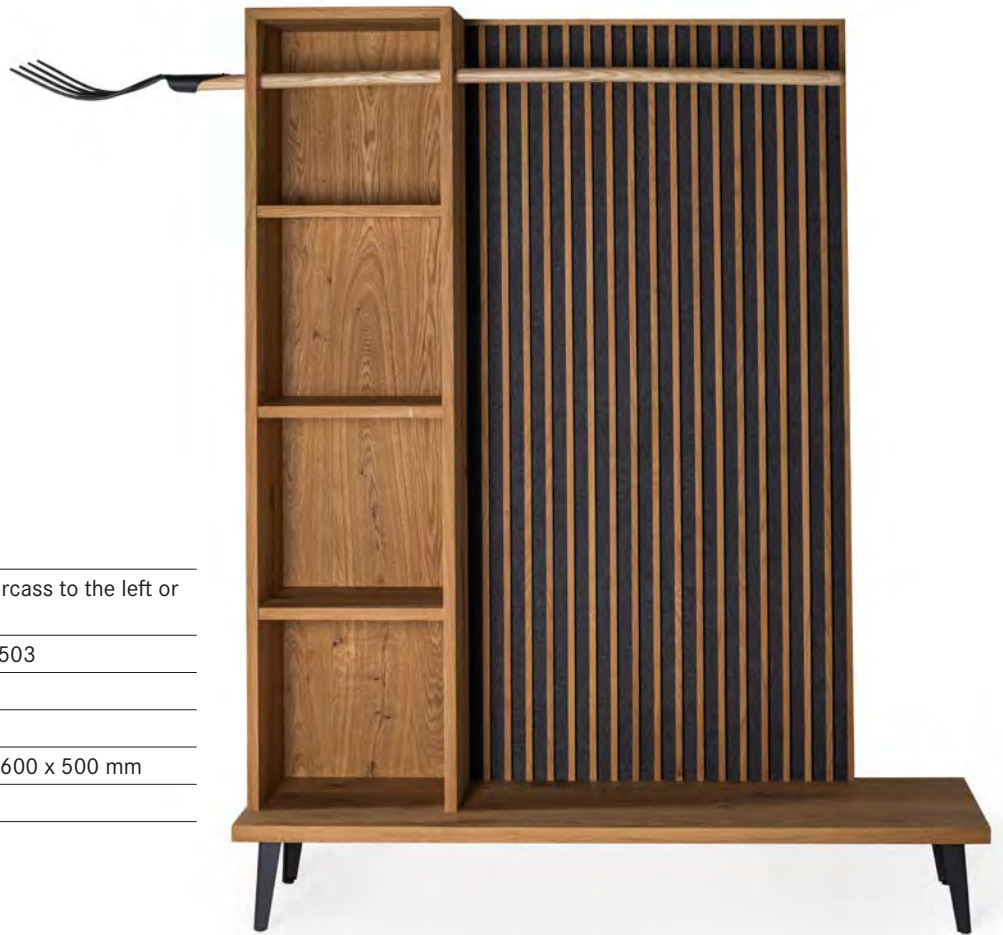

Wardrobe

Description	Wall with slats, carcass to the left or to the right
Colour	Quartz grey felt 4503
Wood	Classic oak
Wood colour	040 Colourless
Dimensions	approx. 1 986 x 1 600 x 500 mm
RRP	1 990.00 EUR